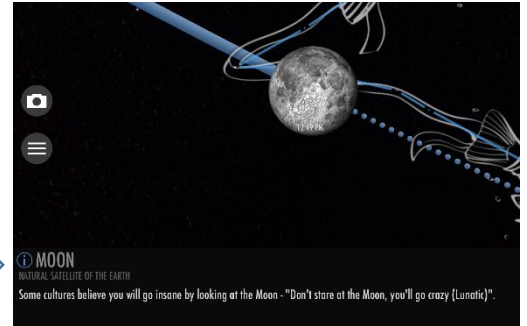

For more products connecting science and math to the real world, follow us at our TpT store! We hope our products can vivify your STEM teaching!

Overview

Using the Sky View app, available for free on Apple and Android tablets, students explore planets, stars, and satellites in the night sky by completing a scavenger hunt. Students find the Moon, International Space Station, Hubble Telescope, and the planets in our Solar System.

Station Set-up

1. Open SkyView app.
2. Provide students with iPad, pencil, and worksheet.

Explore the Universe

Watch video

Open SkyView app on tablet.

Move the tablet around to explore all the stars, planets, and large satellites that orbit Earth. The app uses your location to show the actual night sky based on where you are standing.

Find the Moon in the sky.

Click on the Moon. Click the "i" button to learn more. How far away is the moon?

Explore the Solar System.

How many planets can you find? Try to find at least three! Color in the planets you find.

International Space Station

Hubble Telescope

Explorar el Universo

Watch video

Abra "SkyView"

Usa la tableta para explorar todas las estrellas, planetas y satélites grandes que orbitan alrededor de la Tierra. La aplicación usa su ubicación para mostrarle el cielo nocturno real según el lugar donde se encuentre.