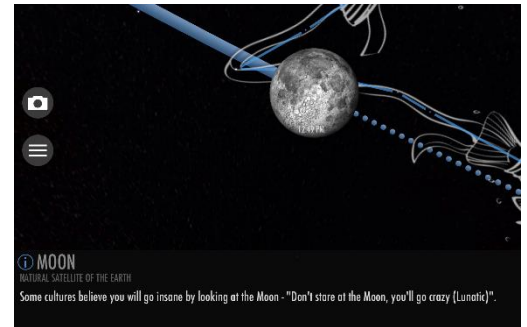

For more products connecting science and math to the real world, follow us at our TpT store! We hope our products can vivify your STEM teaching!

Overview

Using the Sky View app, available for free on Apple and Android tablets, students explore planets, stars, and satellites in the night sky by completing a scavenger hunt. Students find the Moon, International Space Station, Hubble Telescope, and the planets in our Solar System.

Worksheet is in both English and Spanish.

Explore the Universe

Explore planets, stars, and satellites in the night sky.

STEM Connection	Key Words
Astronomer, Astronauts	Astronomy, planets, moon

Materials

- iPads
- SkyView app (Free version works fine)
- Pencils
- Scavenger Hunt worksheet

Station Set-up

1. Open SkyView app.
2. Provide students with iPad, pencil, and worksheet.

Explore the Universe

Watch video

Open SkyView app on tablet.

Move the tablet around to explore all the stars, planets, and large satellites that orbit Earth. The app uses your location to show the actual night sky based on where you are standing.