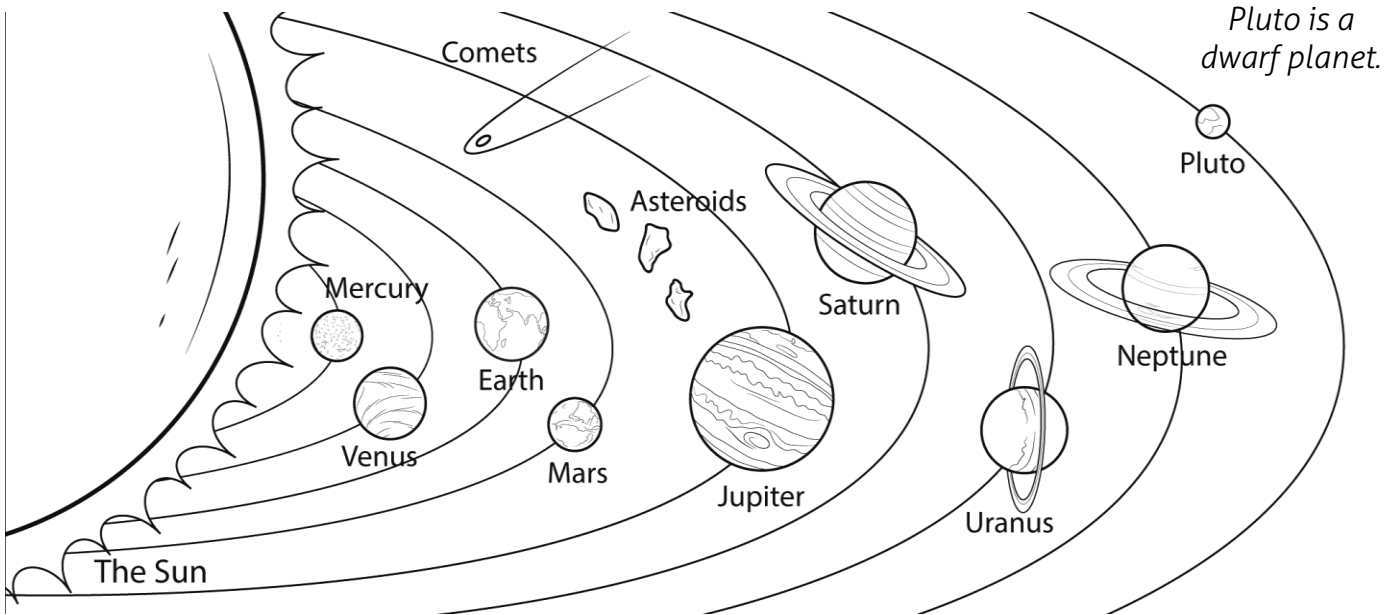

Station Set-up

1. Open SkyView app.
2. Provide students with iPad, pencil, and worksheet.

Explore the Universe

Watch video

Open SkyView app on tablet.

Move the tablet around to explore all the stars, planets, and large satellites that orbit Earth. The app uses your location to show the actual night sky based on where you are standing.

Find the Moon in the sky.

Click on the Moon. Click the "i" button to learn more. How far away is the moon?

Explore the Solar System.

How many planets can you find? Try to find at least three! Color in the planets you find.

International Space Station

Hubble Telescope

Explorar el Universo

Watch video

Abra "SkyView"

Usa la tableta para explorar todas las estrellas, planetas y satélites grandes que orbitan alrededor de la Tierra. La aplicación usa su ubicación para mostrarle el cielo nocturno real según el lugar donde se encuentre.