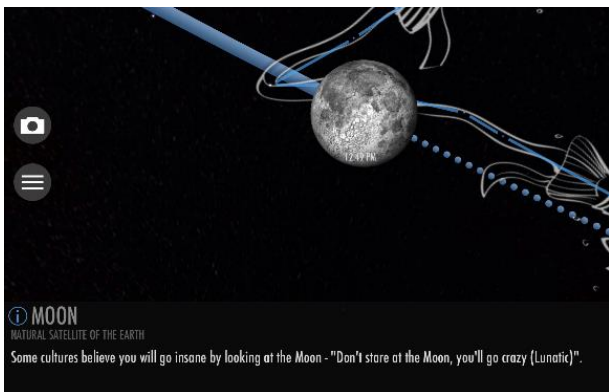

Explore the Universe

Scavenger Hunt

Explore planets, stars, and satellites in the night sky.

Thank You!

Thank you so much for your download. We hope you and your students enjoy this product.

We take pride in knowing that our products empower teachers with a high quality activity that is rich in content. Engaging and equipping students in S.T.E.M. is our passion! We would love to get your feedback on how we may continue to provide for you. Please email us at info@vivifystem.com with any comments or questions you may have.

For more products connecting science and math to the real world, follow us at our TpT store! We hope our products can vivify your STEM teaching!

Overview

Using the Sky View app, available for free on Apple and Android tablets, students explore planets, stars, and satellites in the night sky by completing a scavenger hunt. Students find the Moon, International Space Station, Hubble Telescope, and the planets in our Solar System.

Station Set-up

1. Open SkyView app.
2. Provide students with iPad, pencil, and worksheet.

Explore the Universe

Watch video

Open SkyView app on tablet.

Move the tablet around to explore all the stars, planets, and large satellites that orbit Earth. The app uses your location to show the actual night sky based on where you are standing.

International Space Station

Hubble Telescope

Explorar el Universo

Watch video

Abra "SkyView"

Usa la tableta para explorar todas las estrellas, planetas y satélites grandes que orbitan alrededor de la Tierra. La aplicación usa su ubicación para mostrarle el cielo nocturno real según el lugar donde se encuentre.